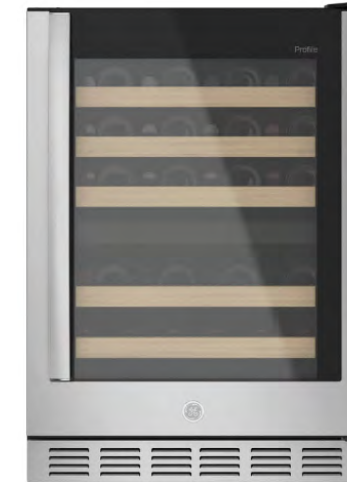

GE Profile
Dual Zone Wine Cooler
Fingerprint Resistant Stainless Steel

Specifications:

- Dimensions: 24"W x 24-5/8"D x 33-3/4"H
- LED Digital Temperature Controls
- Range 43-62 Degrees F
- Stores Up to (44) Wine Bottles
- Dual Zone Temperature Control