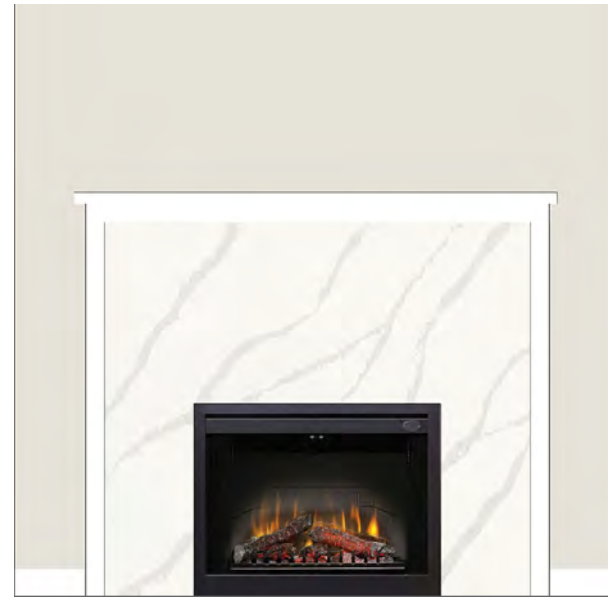

Graber
1/2" Double Cell
Sanctuary Black Out
Arctic White
Top Down / Bottom Up

Living Room Electric Fireplace

*Dimplex
Delux Opti-Flame BF-33DXP*

Specifications:

- Operates with flame only or flame and heat
- Manual controls are easy to access
- Options for remote control and wall-mounted thermostat
- Fan-forced air circulation for better heat control